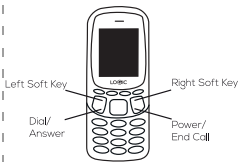

Logic y el logotipo de Logic son marcas registradas de Swagtek, Inc. El resto de las marcas comerciales son propiedad de sus respectivos dueños.

Cargue por 24 horas antes de usar.

Instale la tarjeta SIM

Conozca su Logic B8

Conecte su Logic B8 a una computadora con el cable USB incluido.

Copie archivos de música desde una computadora a su Logic B8.

LOGIC
wakes sense

logicmobility.com
Made in China 京 沪 粤
Copyright Swagtek, Inc. 2018

Thank you for purchasing this innovative Logic device. The specifications in this document are subject to change without notice. To download the full user's manual visit us at: logicmobility.com

Logic and the Logic logo are registered trademarks of Swagtek, Inc. Other trademarks are the property of their respective owners.

Charge for 24 hours before using.

Install SIM card.

Get to know your Logic B8

Connect your Logic B8 to a computer with the included USB cable.

Copy files from your computer to your Logic B8.

B8
FEATURE PHONE